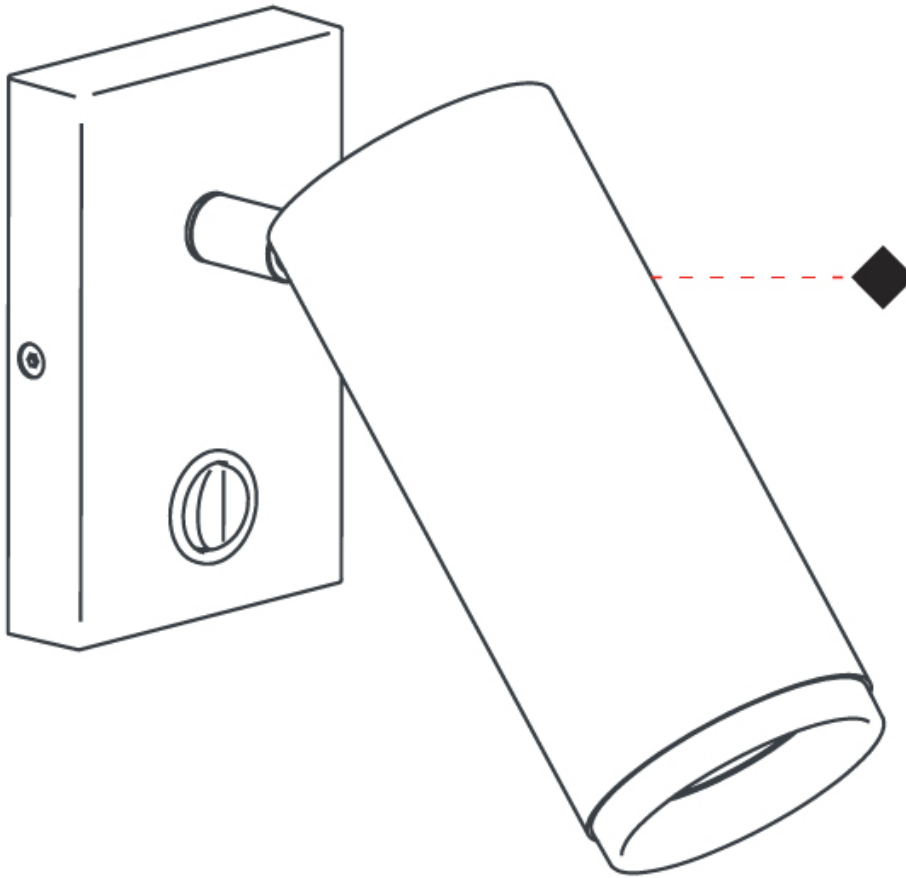

GENERAL

Series: Haul
 Subseries: Haul - Wall
 Brand: Milan
 Division: Design
 Mounting Type: Surface
 Mounting Location: Wall
 Subcategory: On/Off Switch

PHYSICAL

Shape: Cylinder
 Diameter (mm): 40
 Diameter (in): 1 9/16
 Length (mm): 65
 Length (in): 2 9/16
 Height (mm): 100
 Height (in): 3 15/16
 Extension (mm): 78
 Extension (in): 3 1/16
 Light Distribution: Adjustable / Direct
 Fixture Finish: MWL / MBQ
 Fixture Material: Extruded Aluminum

GENERAL

Series: Haul
 Subseries: Haul - Wall
 Brand: Milan
 Division: Design
 Mounting Type: Surface
 Mounting Location: Wall
 Subcategory: On/Off Switch

PHYSICAL

Shape: Cylinder
 Diameter (mm): 55
 Diameter (in): 1 ⁹/₁₆
 Length (mm): 83
 Length (in): 3 ¹/₄
 Height (mm): 100
 Height (in): 3 ¹⁵/₁₆
 Extension (mm): 120
 Extension (in): 4 ³/₄
 Light Distribution: Adjustable / Direct
 Fixture Finish: [MWL / MBQ](#)
 Fixture Material: Extruded Aluminum

OPTICAL

Beam Angle: 35

RATINGS AND CERTIFICATIONS

Certified By: Certified for North American Standards
 IP rating: IP20

HAUL - WALL SURFACE

D93243-

PROJECT	_____
TYPE	_____
SPECIFIER	_____
QUANTITY	_____
DATE	_____